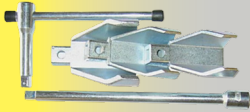

Standhahnschlüssel

35.530.00 27/32/36 **CHF 272.00**

35.530.01 27 mm **CHF 67.00**

35.530.02 32 mm **CHF 71.00**