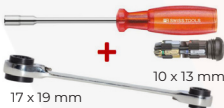

«Sackbefehl» I

TOP PREISE

35.610.00
CHF 57.00 statt CHF 79.00